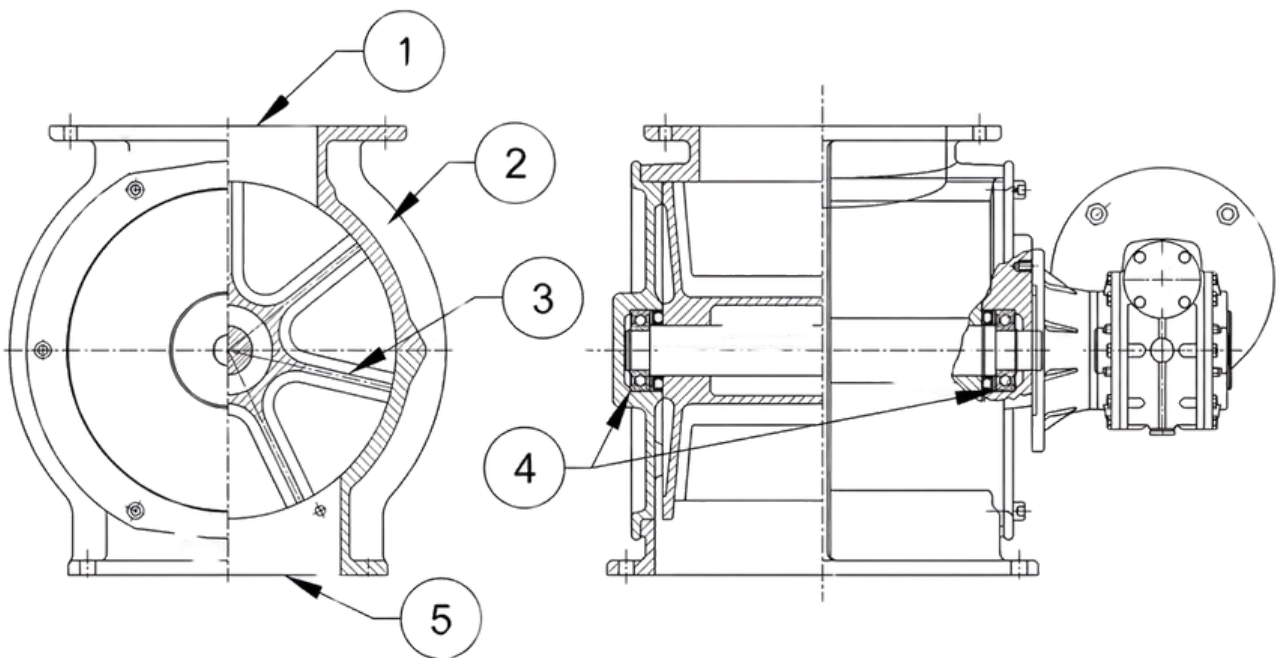

# ENGINEERED FOR SCALE AND PERFORMANCE

Oswar Rotocorp's infrastructure is built to support high-capacity production while maintaining precision-driven quality control. Equipped with modern CNC machining systems, heavy-duty fabrication units, and structured inspection processes, our facilities ensure consistent product performance and repeatability.