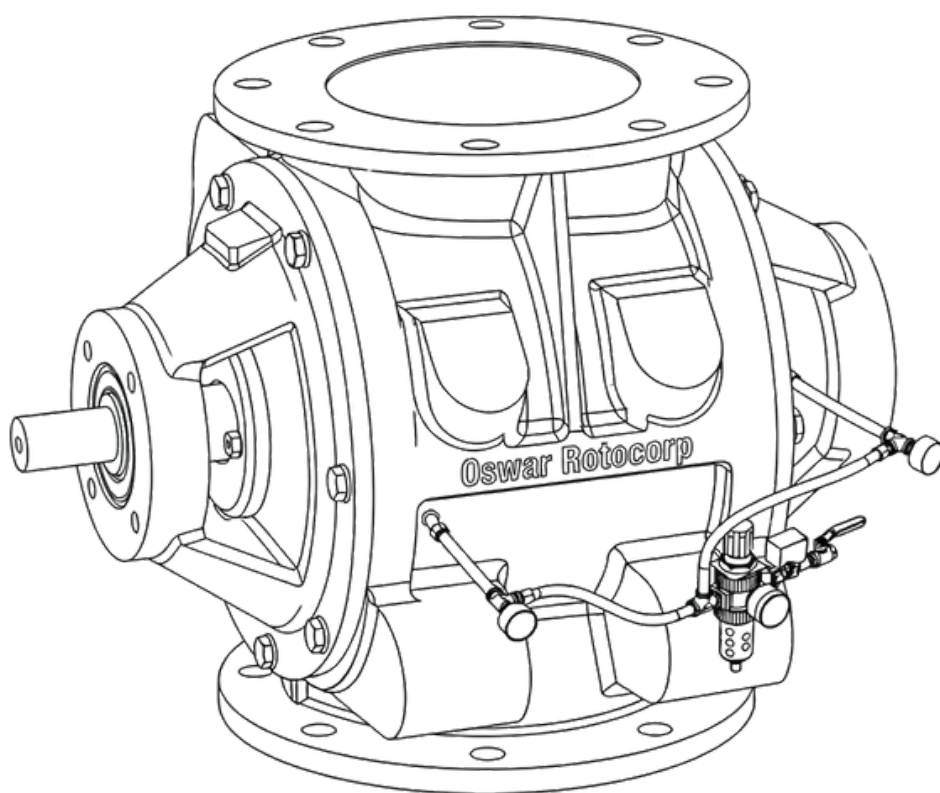

OSWAR ROTOCORP

GLOBAL PRESENCE & INFRASTRUCTURE

OSWAR
rotocorp